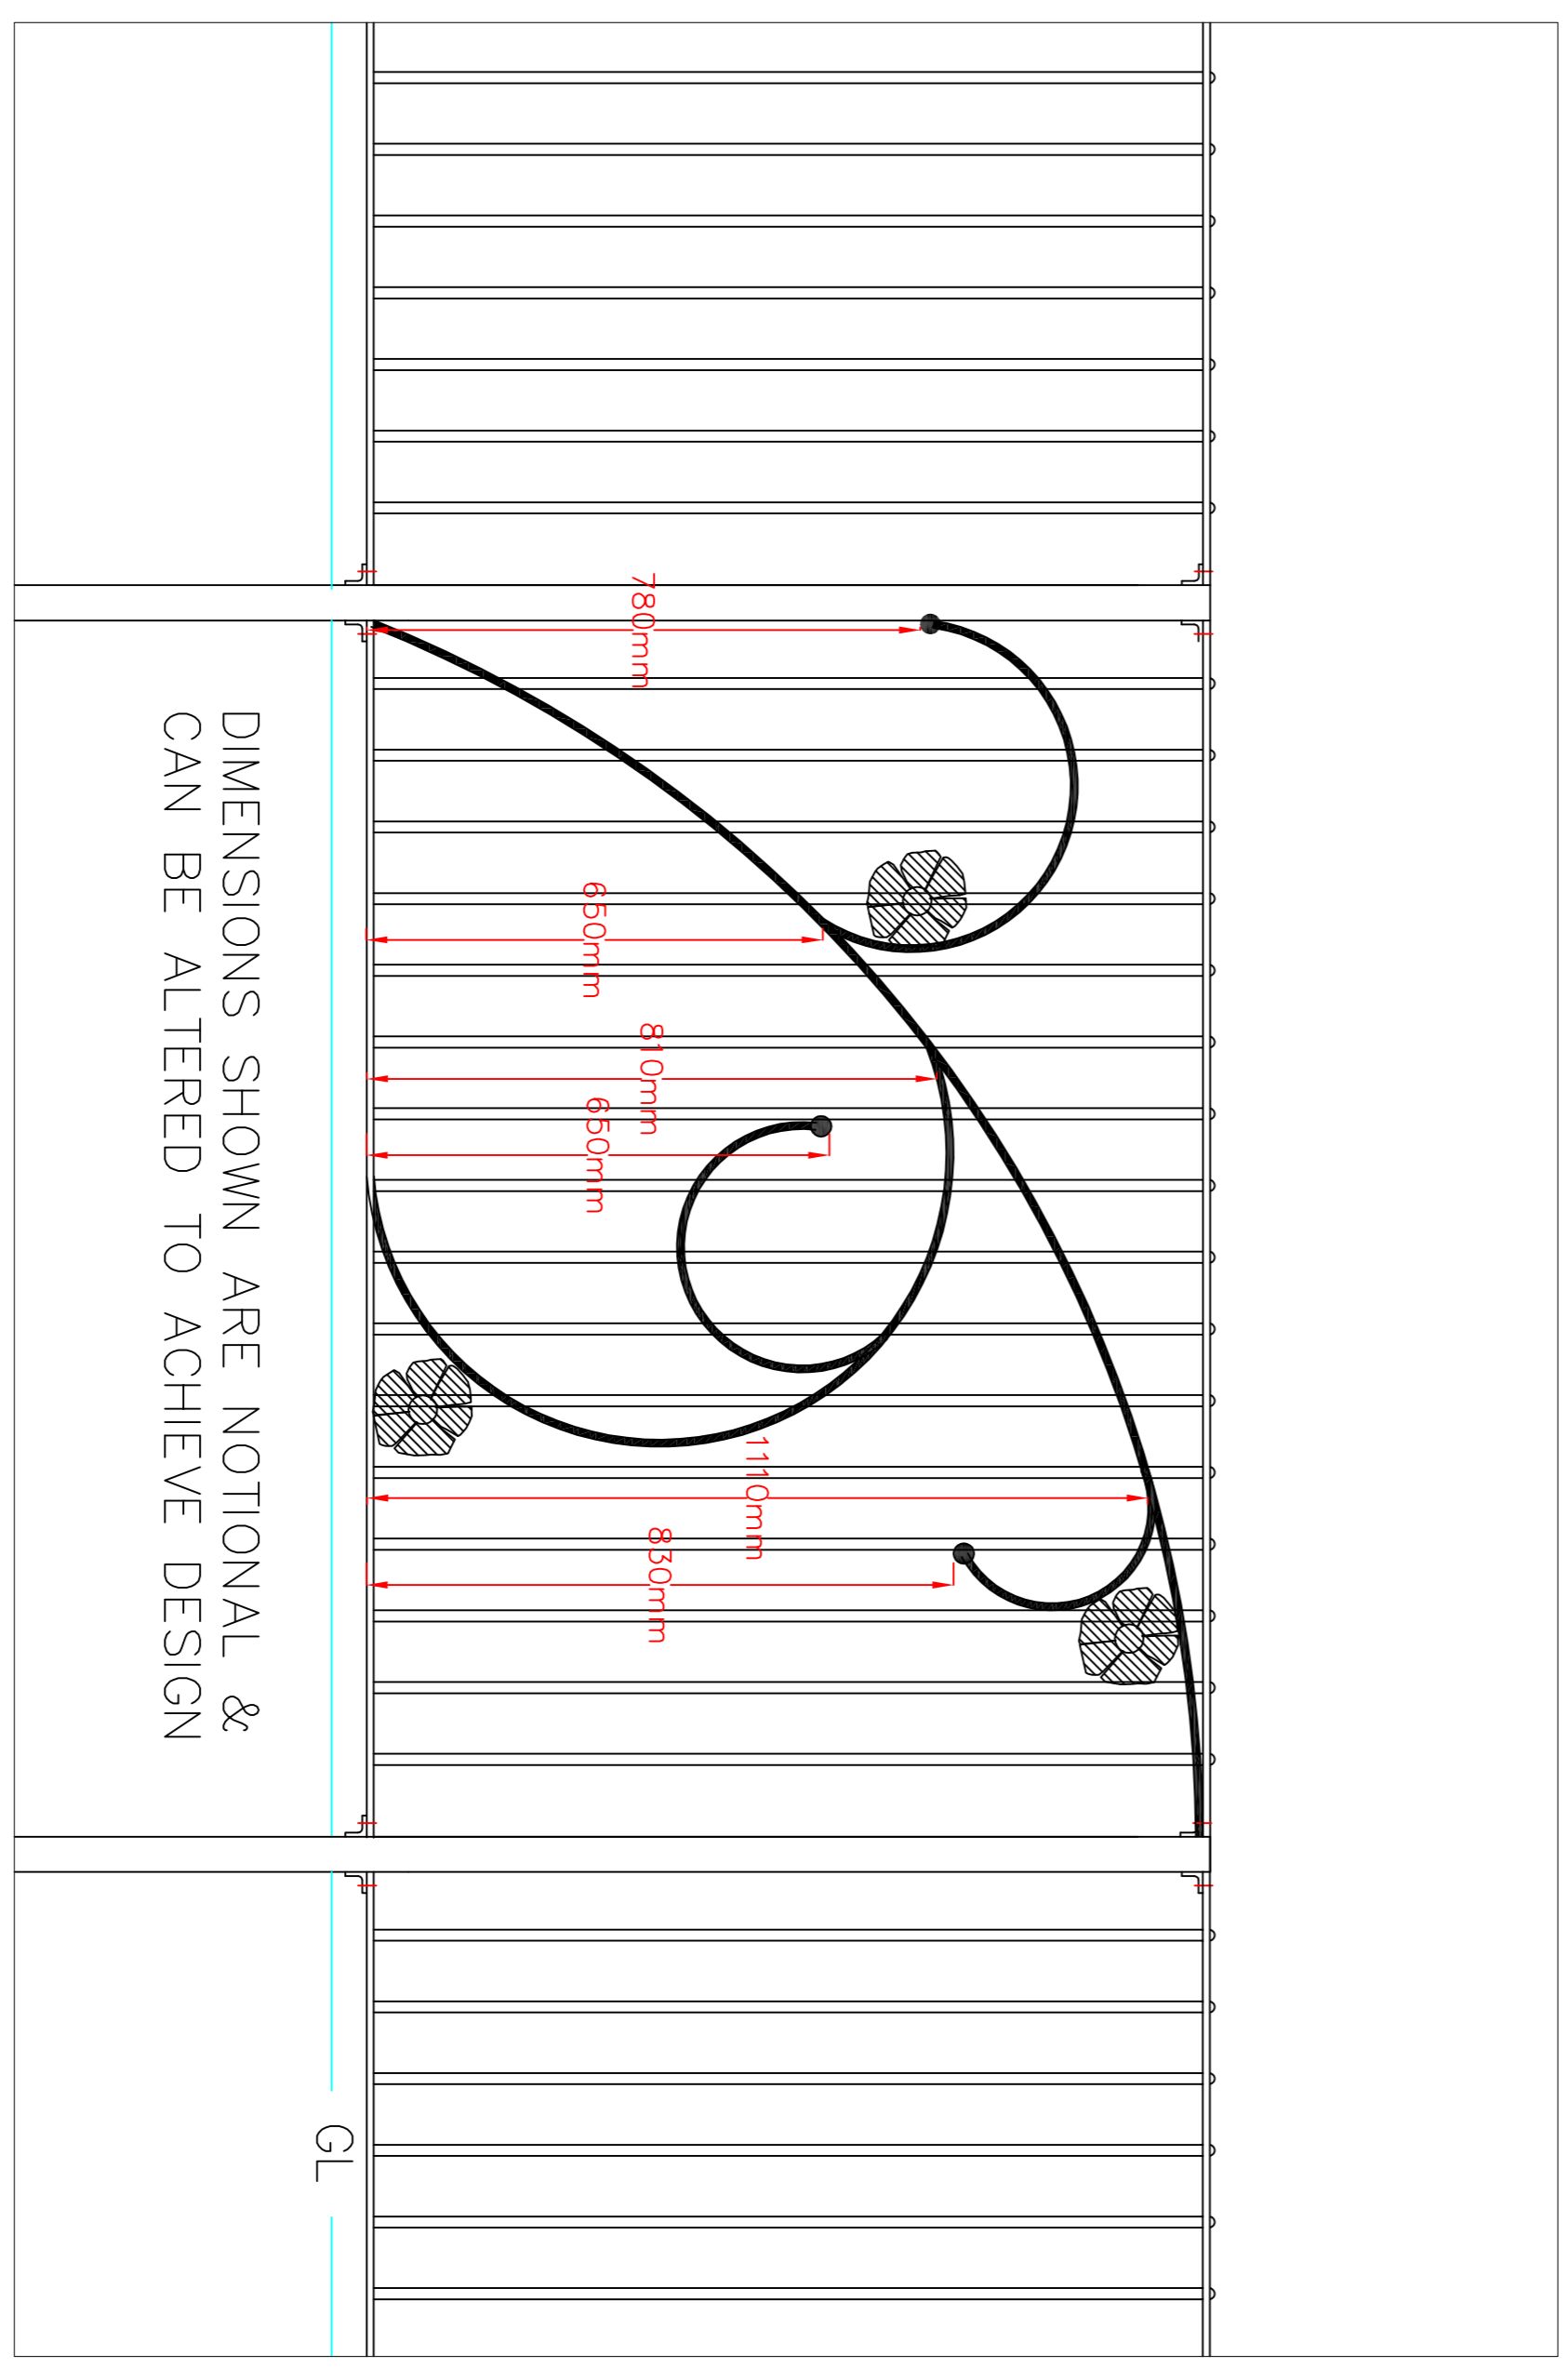

ELEVATION : EXAMPLE OF STYLE OF RAILING PANEL & INSTALLATION FORMAT
SCALE 1:20

DESIGN OF DECORATIVE PANEL
SCALE 1:10

EXAMPLE OF STYLE OF FLOWER
Metal flowers already present in Holmfirth.
Design to reflect style .

Drawing Title			
DETAIL PROPOSALS			
Project			
RIVERSIDE RAILINGS REPLACEMENT SCHEME			
Client			
Kirklees COUNCIL			
Client			
PARKS & GREENSPACES			
Project			
RIVERSIDE RAILINGS REPLACEMENT SCHEME			
Drawing No.			
LA02			
Revision			
Scale			
A1 SHOWN			
Date			
June 16			
Project No.			
AD.106.NP			